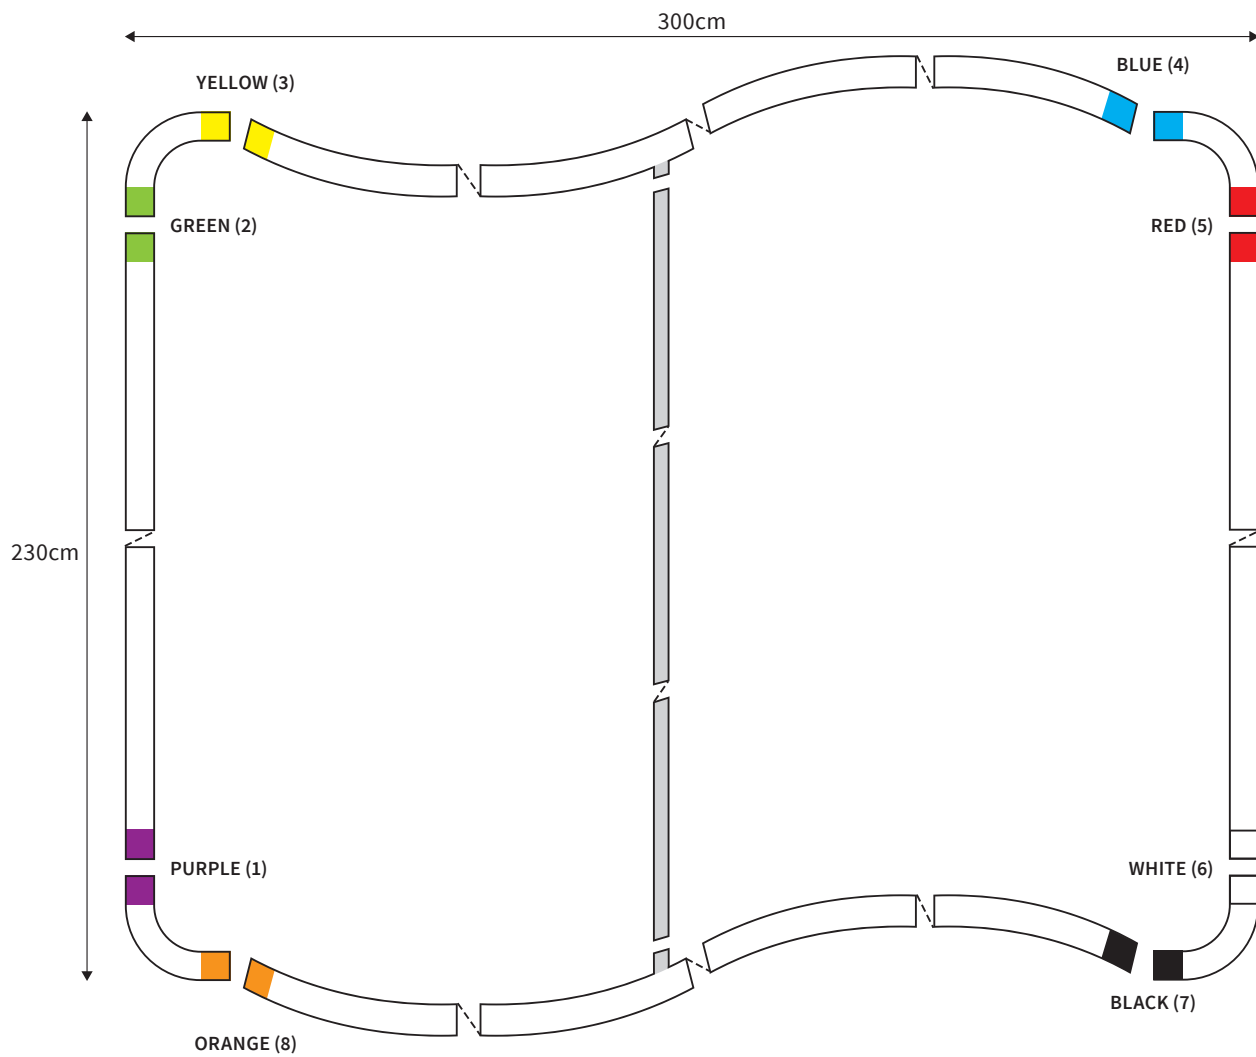

MANUAL

SHAPE WAVE
WIDTH 300cm
HEIGHT 230cm

PARTS LIST

	4x	CORNER
	2x	TUBE HORIZONTAL (ø 34mm)
	2x	TUBE VERTICAL (ø 34mm)
	1x	TUBE SUPPORT (ø 24mm)