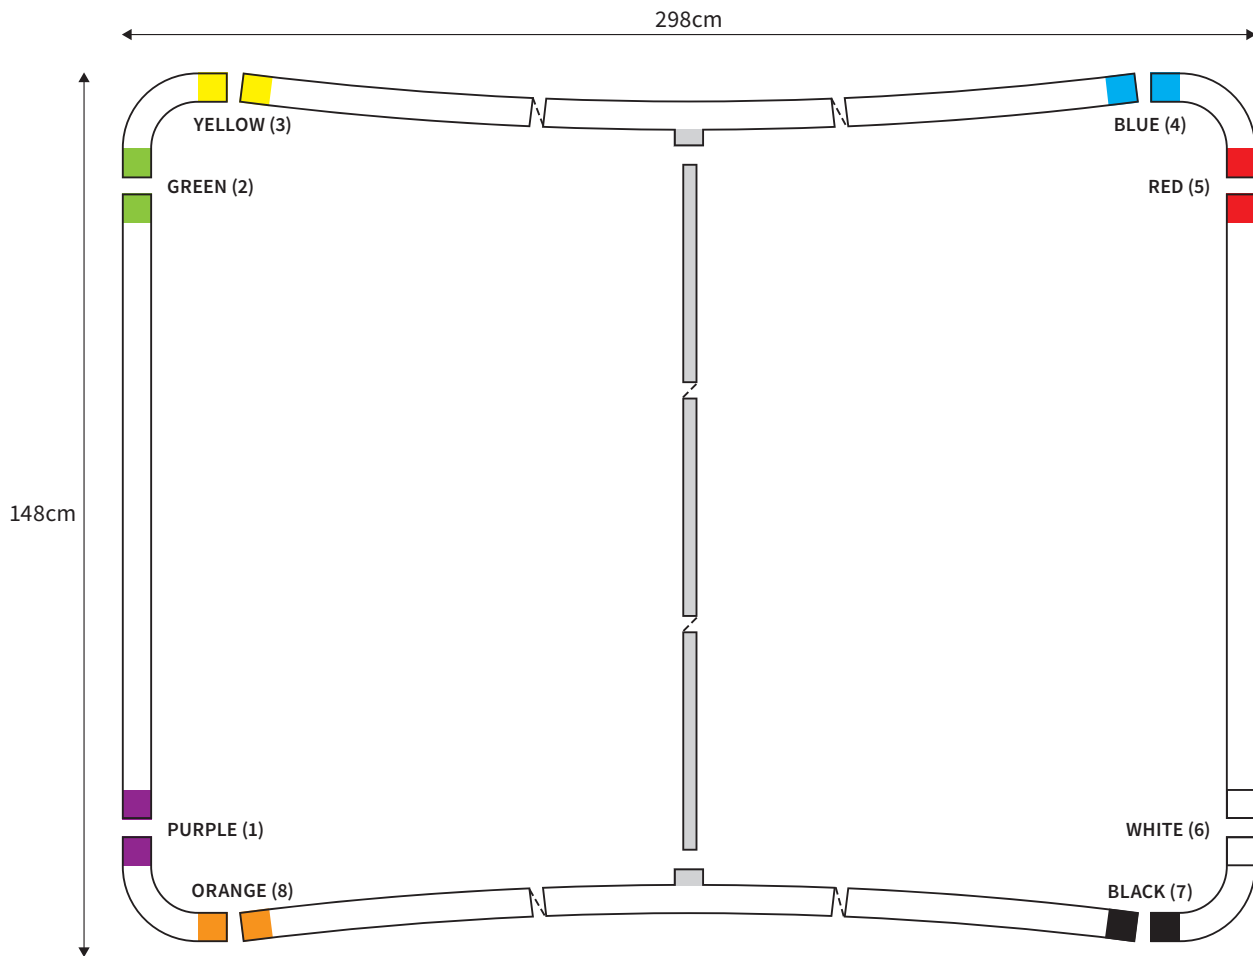

MANUAL

SHAPE CURVED
WIDTH 298cm
HEIGHT 148cm

PARTS LIST

	4x	CORNER		2x	TUBE VERTICAL (ø 3cm)
	2x	TUBE HORIZONTAL (ø 3cm)		1x	TUBE SUPPORT (ø 2cm)