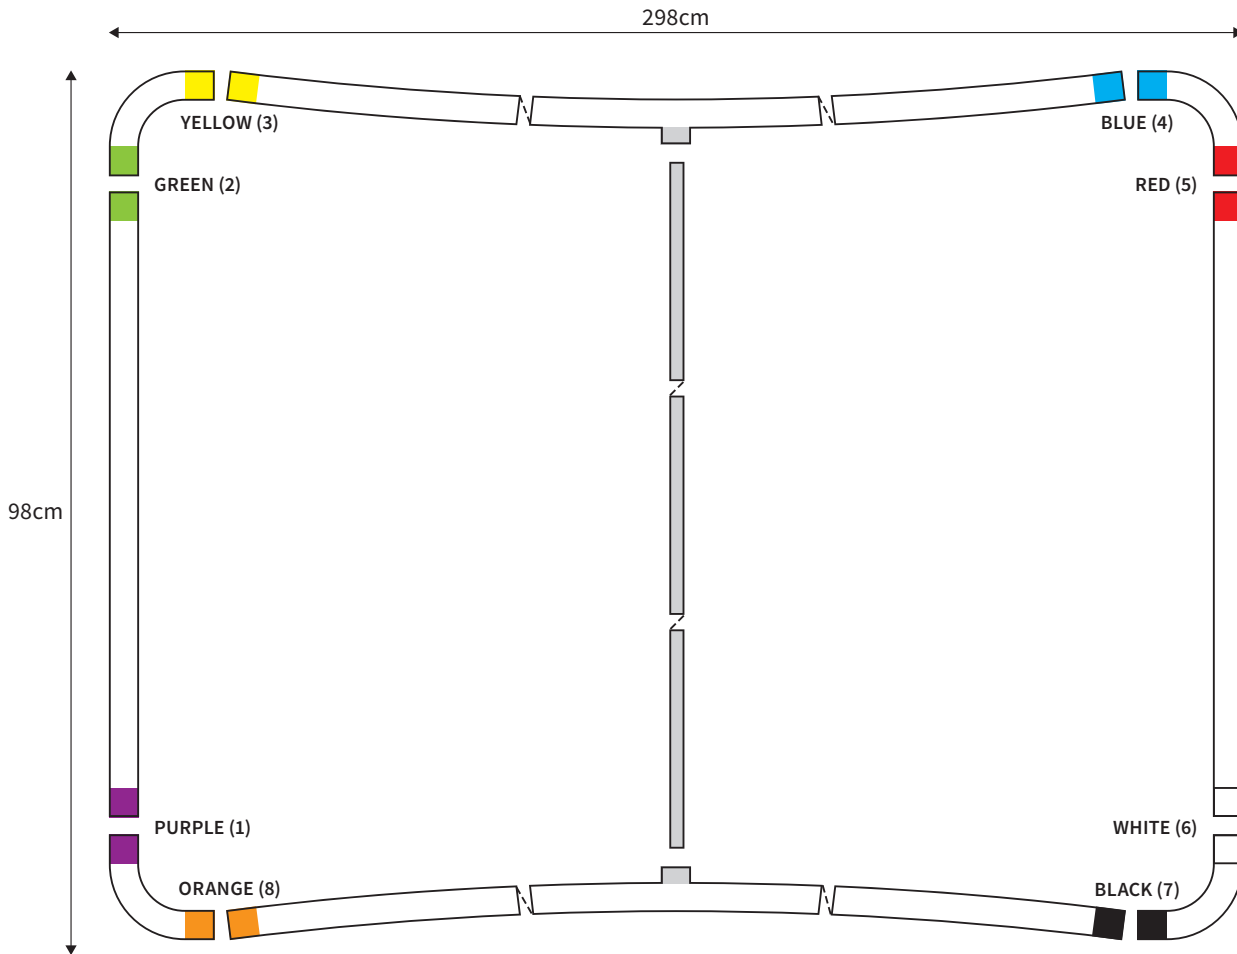

MANUAL

SHAPE CURVED
WIDTH 298cm
HEIGHT 98cm

PARTS LIST					
	4x	CORNER		2x	TUBE VERTICAL (ø 3cm)
	2x	TUBE HORIZONTAL (ø 3cm)		1x	TUBE SUPPORT (ø 2cm)