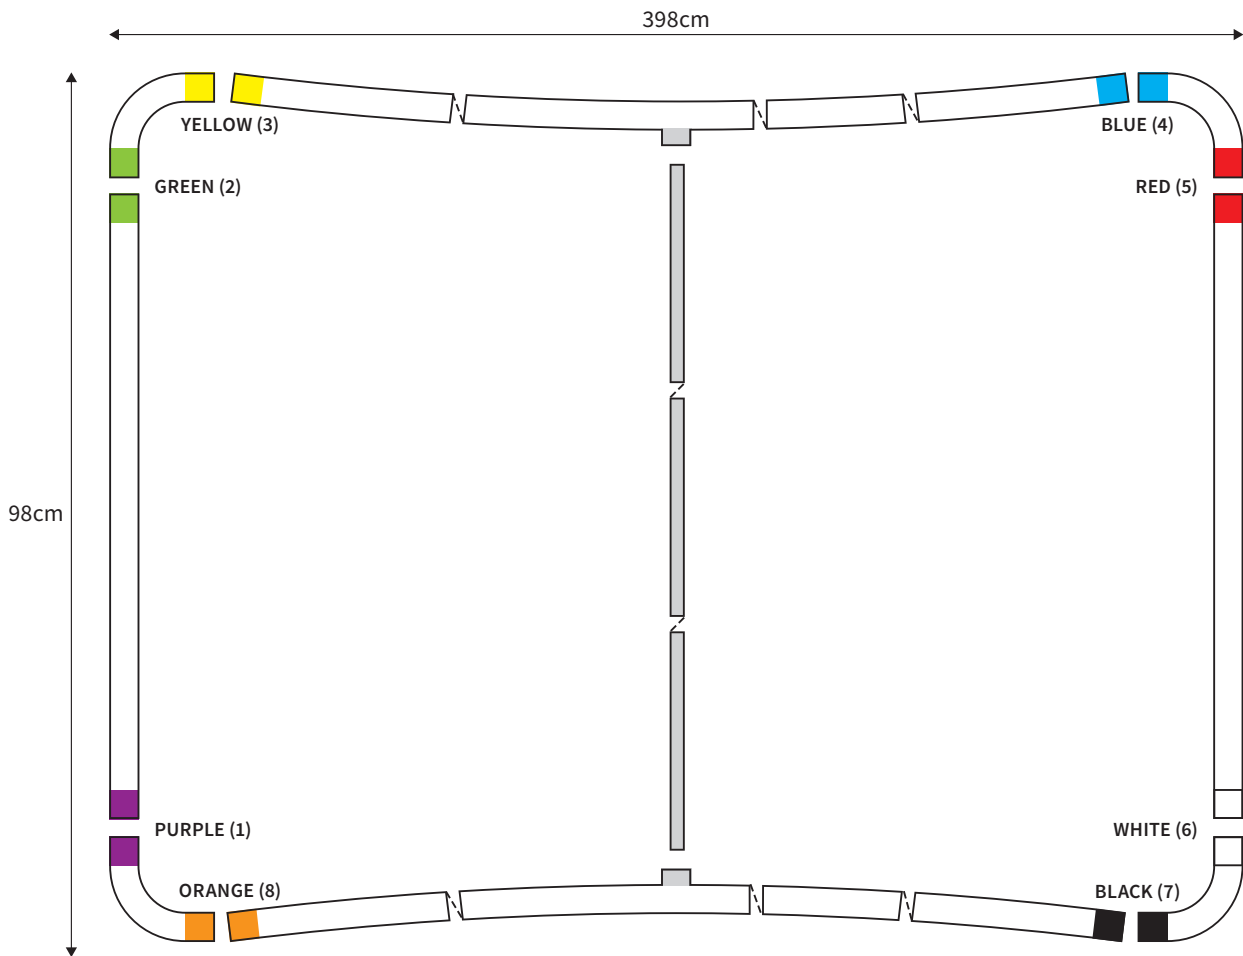

MANUAL

SHAPE CURVED
WIDTH 398cm
HEIGHT 98cm

PARTS LIST					
	4x	CORNER		2x	TUBE VERTICAL (ø 3cm)
	2x	TUBE HORIZONTAL (ø 3cm)		1x	TUBE SUPPORT (ø 2cm)