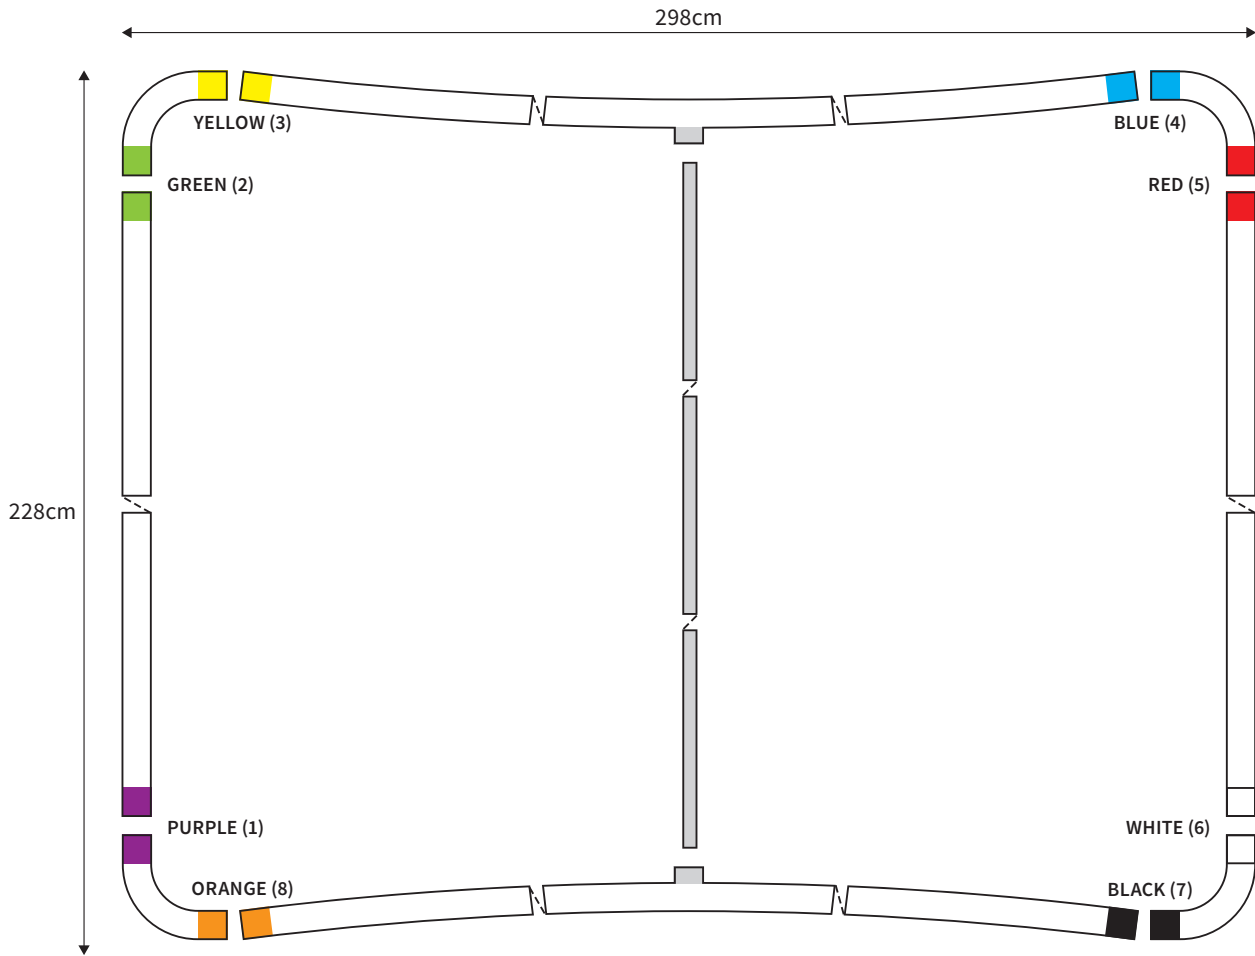

MANUAL

SHAPE CURVED
WIDTH 298cm
HEIGHT 228cm

PARTS LIST					
	4x	CORNER		2x	TUBE VERTICAL (ø 3cm)
	2x	TUBE HORIZONTAL (ø 3cm)		1x	TUBE SUPPORT (ø 2cm)