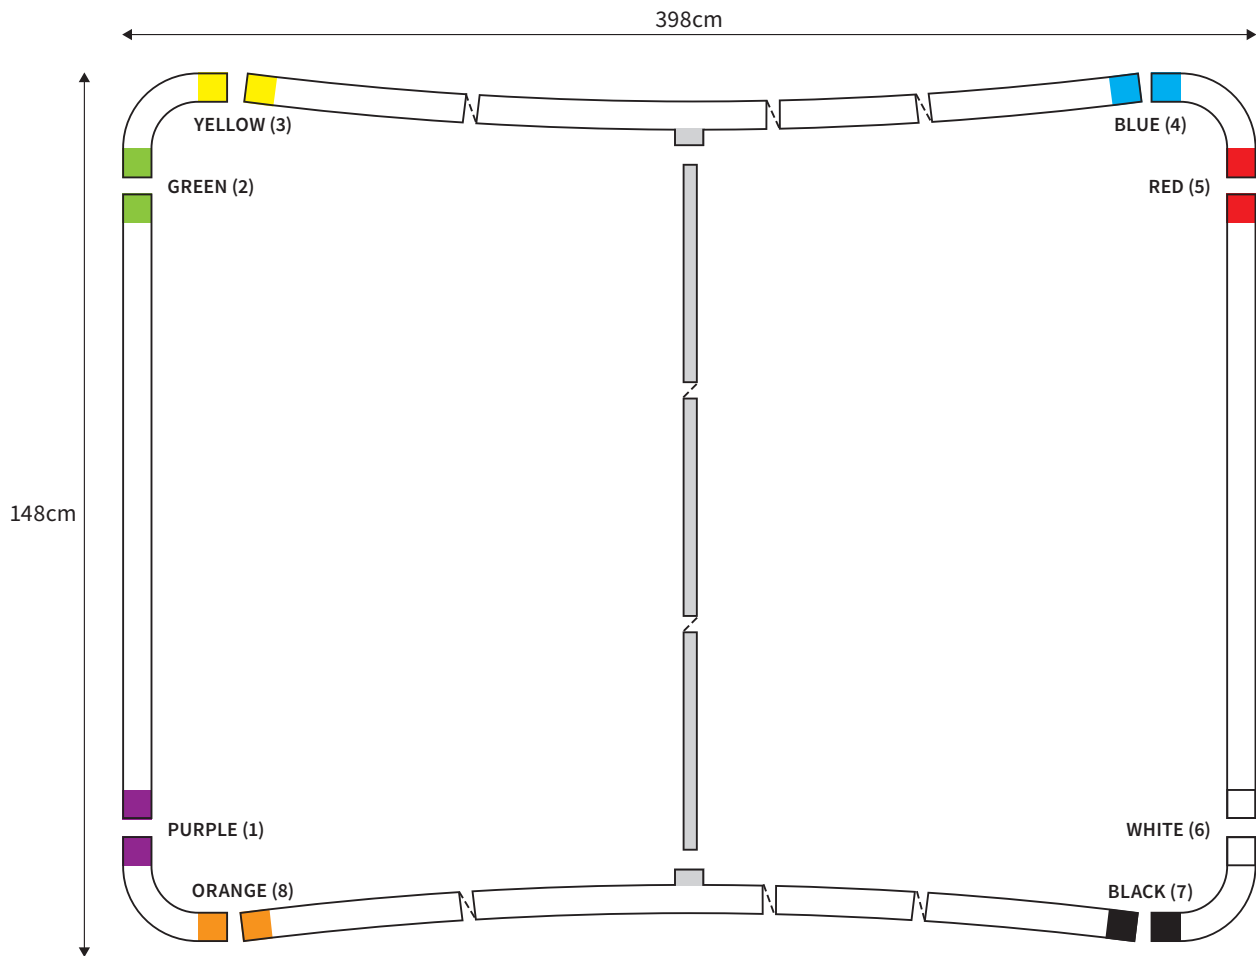

MANUAL

SHAPE CURVED
WIDTH 398cm
HEIGHT 148cm

PARTS LIST					
	4x	CORNER		2x	TUBE VERTICAL (ø 3cm)
	2x	TUBE HORIZONTAL (ø 3cm)		1x	TUBE SUPPORT (ø 2cm)