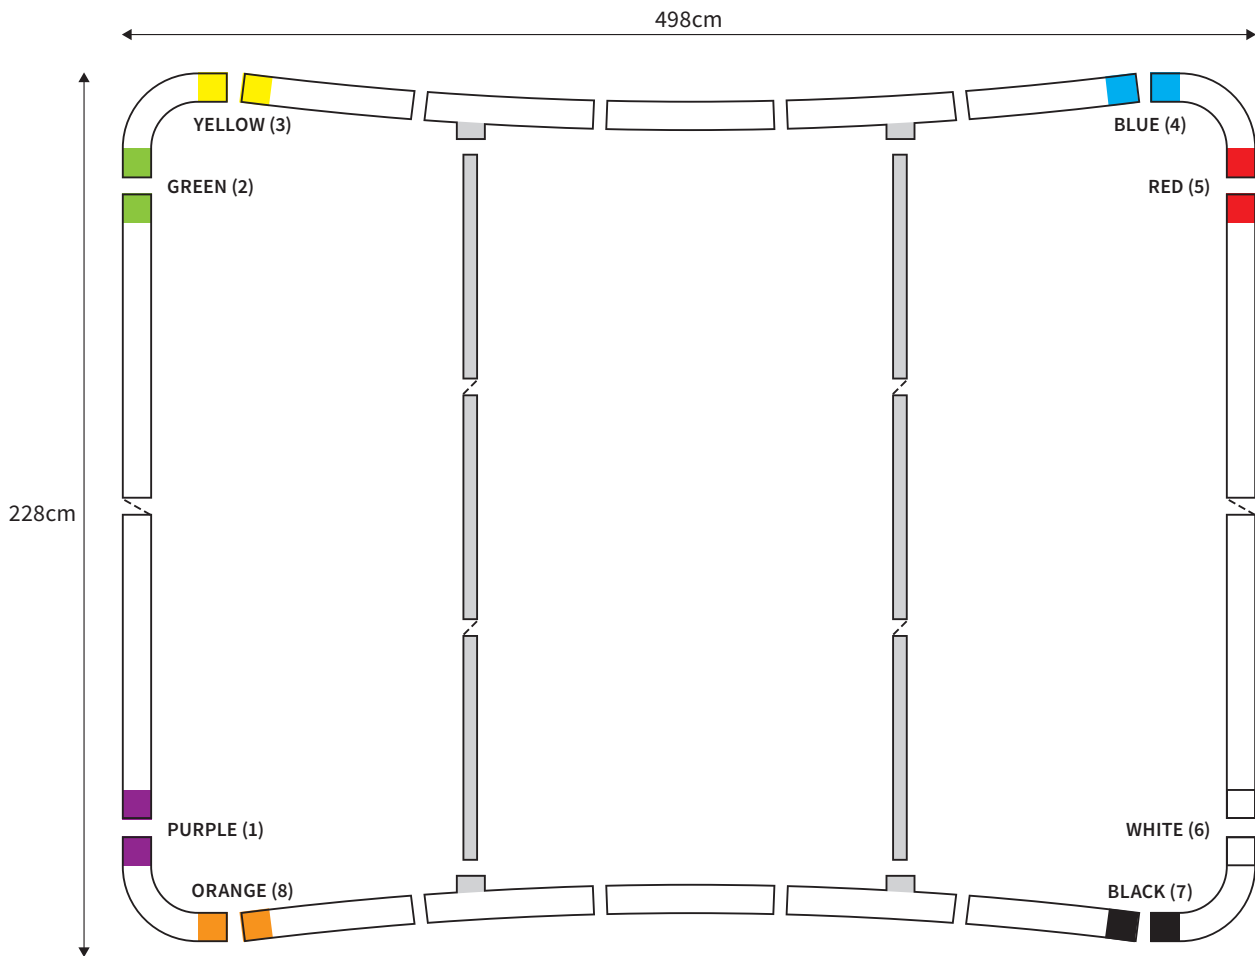

MANUAL

SHAPE CURVED
WIDTH 498cm
HEIGHT 228cm

PARTS LIST					
	4x	CORNER		2x	TUBE VERTICAL (ø 3cm)
	2x	TUBE HORIZONTAL (ø 3cm)		2x	TUBE SUPPORT (ø 2cm)