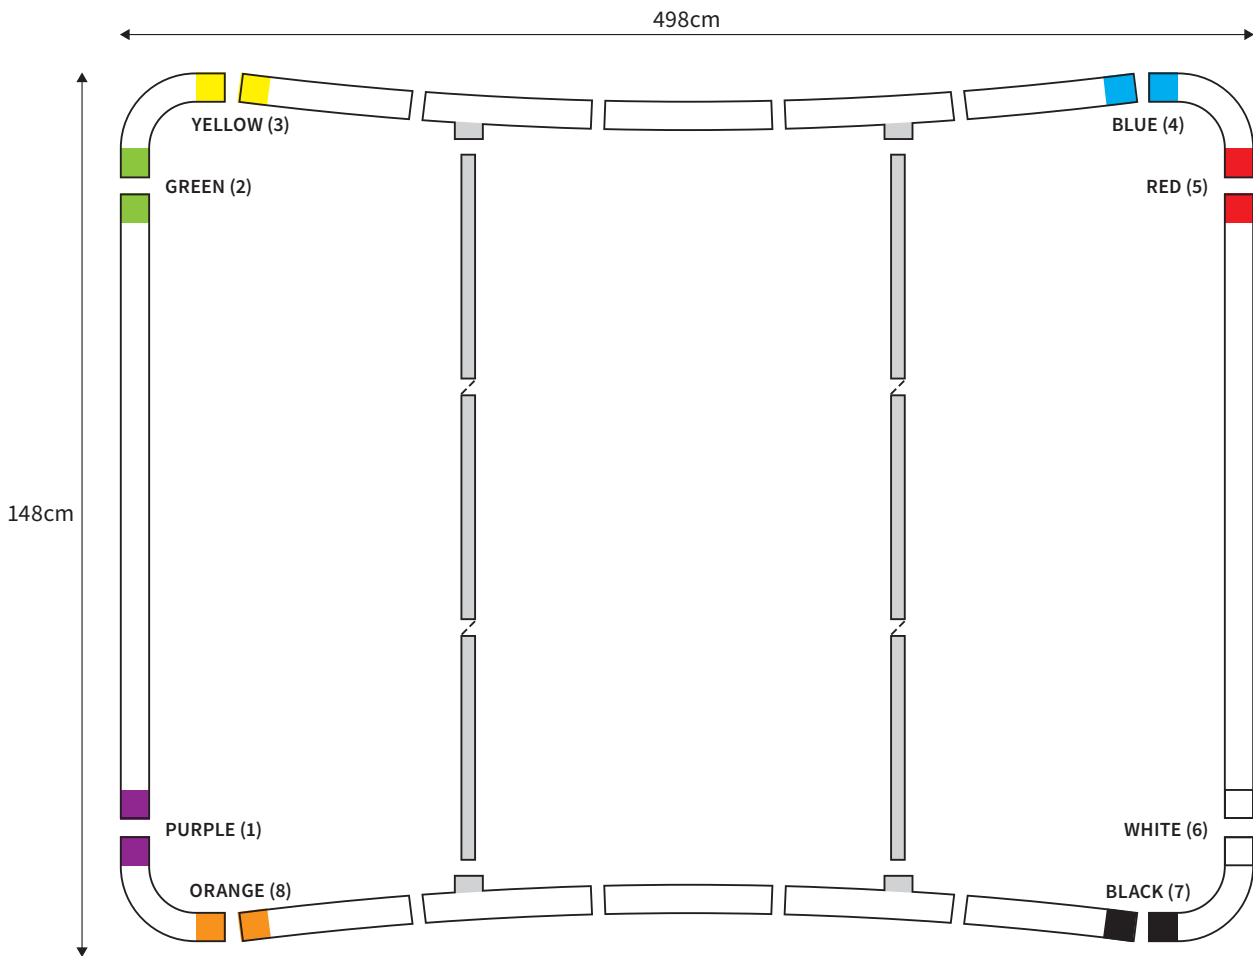

MANUAL

SHAPE CURVED
WIDTH 498cm
HEIGHT 148cm

PARTS LIST					
	4x	CORNER		2x	TUBE VERTICAL (ø 3cm)
	2x	TUBE HORIZONTAL (ø 3cm)		2x	TUBE SUPPORT (ø 2cm)