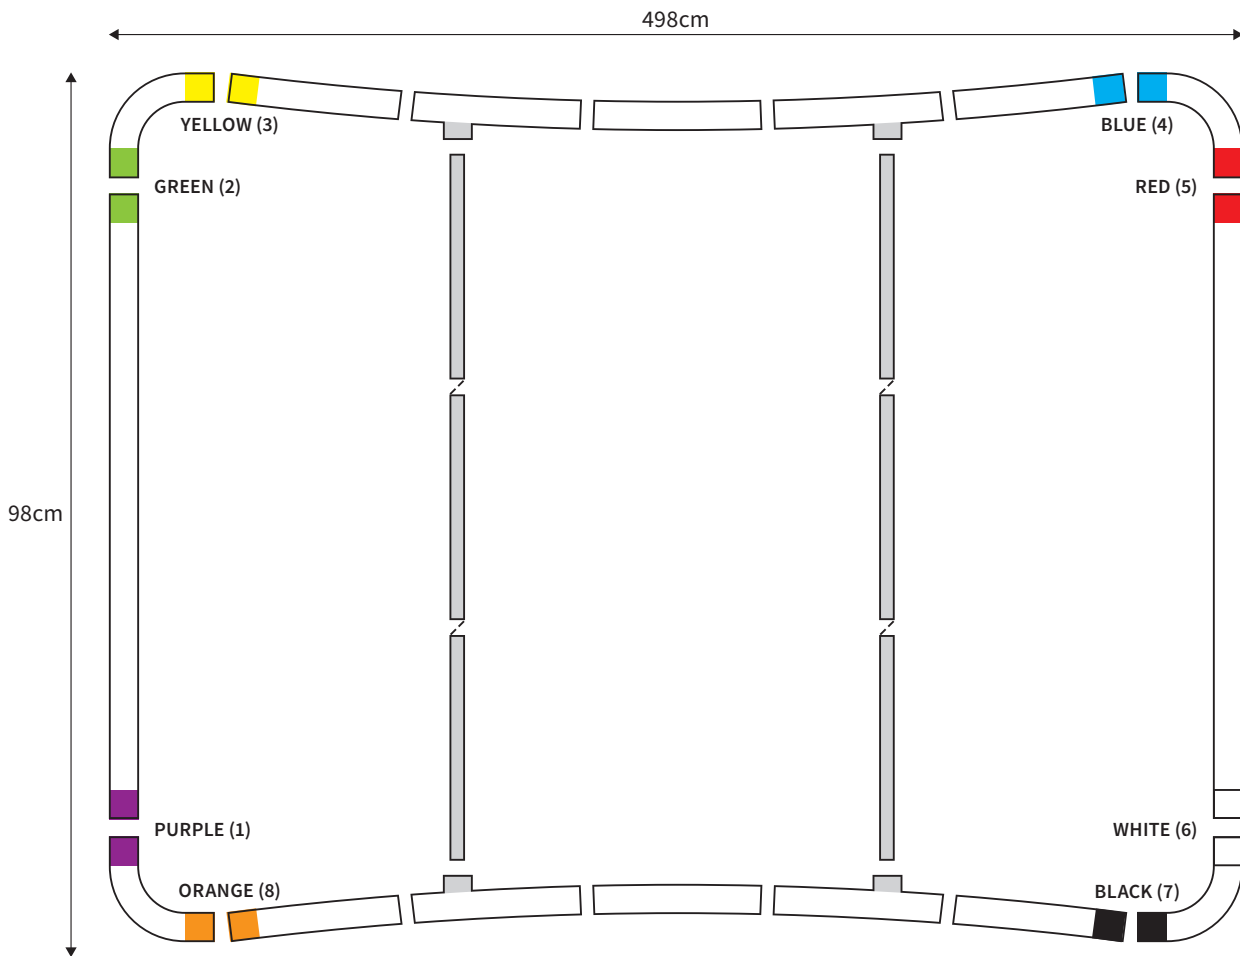

MANUAL

SHAPE CURVED
WIDTH 498cm
HEIGHT 98cm

PARTS LIST					
	4x	CORNER		2x	TUBE VERTICAL (ø 3cm)
	2x	TUBE HORIZONTAL (ø 3cm)		2x	TUBE SUPPORT (ø 2cm)