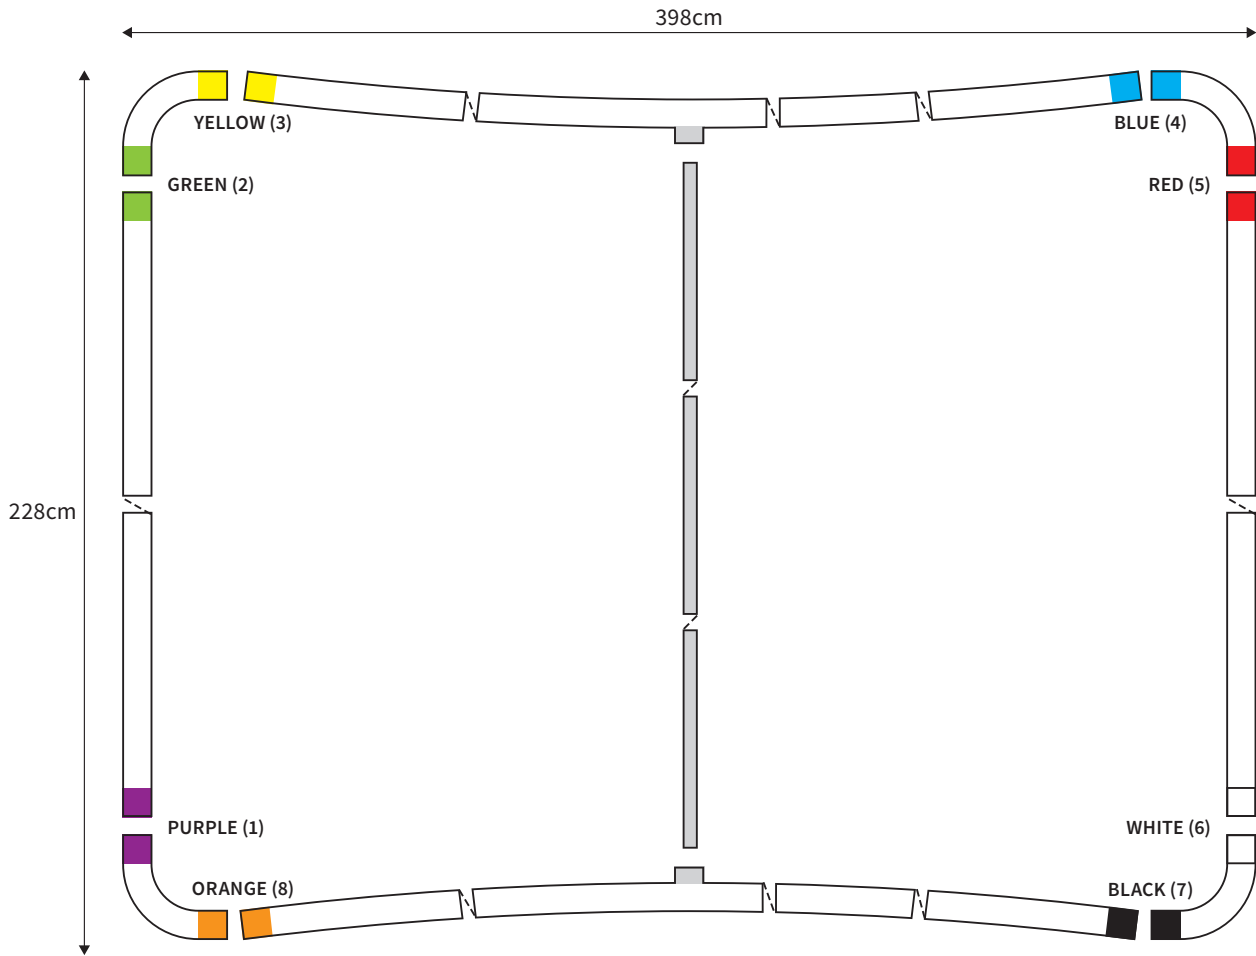

MANUAL

SHAPE CURVED
WIDTH 398cm
HEIGHT 228cm

PARTS LIST					
	4x	CORNER		2x	TUBE VERTICAL (ø 3cm)
	2x	TUBE HORIZONTAL (ø 3cm)		1x	TUBE SUPPORT (ø 2cm)