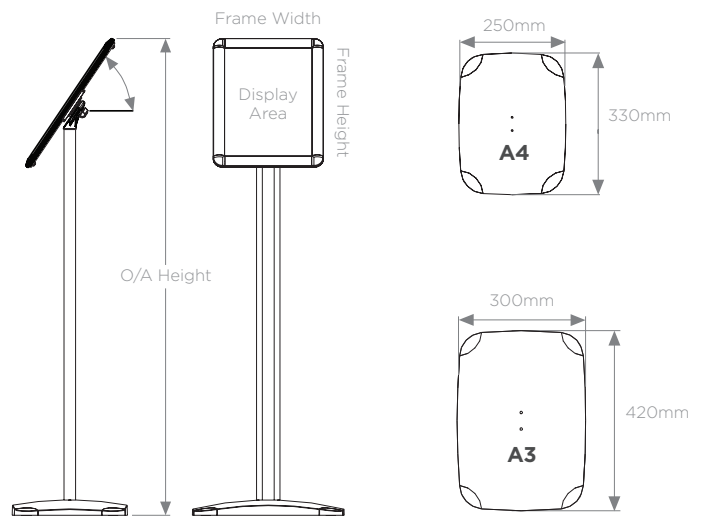

Sign Holder 1

Freestanding internal poster display with front-opening Snapframe panel

- Stylish internal poster display
- Front-opening **snapframes** for quick and easy poster change
- Round corners for safety (mitred corners available made to order)
- Anti-glare **PET poster cover** ensures clarity under spotlights
- **Polystyrene base** with hidden steel plate for optimum stability
- Silver anodised **aluminium leg** (50 x 25mm oval)
- Available in A4 and A3 stock sizes
- Max poster insert = 0.8mm thickness

In stock

5 minutes to assemble

Recyclable

Aluminium frame, polystyrene back panel, PET poster cover, aluminium leg, polystyrene (HIPS) base and steel base plate

Landscape

Portrait

2 Displays in 1

- Simply undo thumb screw at rear and rotate to landscape or portrait

Landscape

Portrait

Size	Dimensions (mm)	Display Area (mm)	Weight (kg)
A4	O/A height: 1000 Frame: 240 x 327 Base: 250 x 330	279 x 192	3.5
A3	O/A height: 1200 Frame: 327 x 450 Base: 300 x 420	402 x 279	6.7