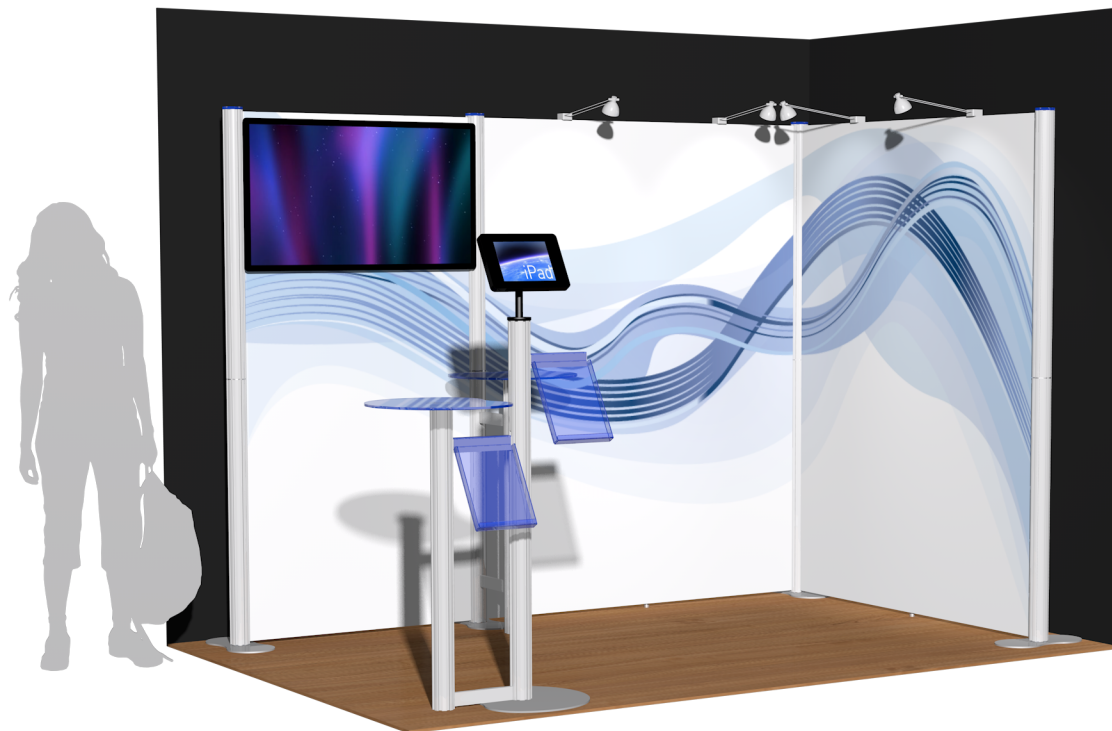

Centro AV kit 1 display
for up to 42" screen

Low voltage
50w spotlight

3m

2m

Centro 2 straight
1500 extension

iPad Versa 2
display kit

Magnetic graphic panel dimensions
(finished print/cut size and visible graphic area):

- 1 panel (with aperture for screen mount) @ 950mmW x 1990mmH
- 4 panels @ 750mmW x 1990mmH each

Centro Design Example 3

PROJECT: 3m x 2m corner stand - Centro

DETAIL: All dimensions in mm (unless stated)

SCALE: 1:50