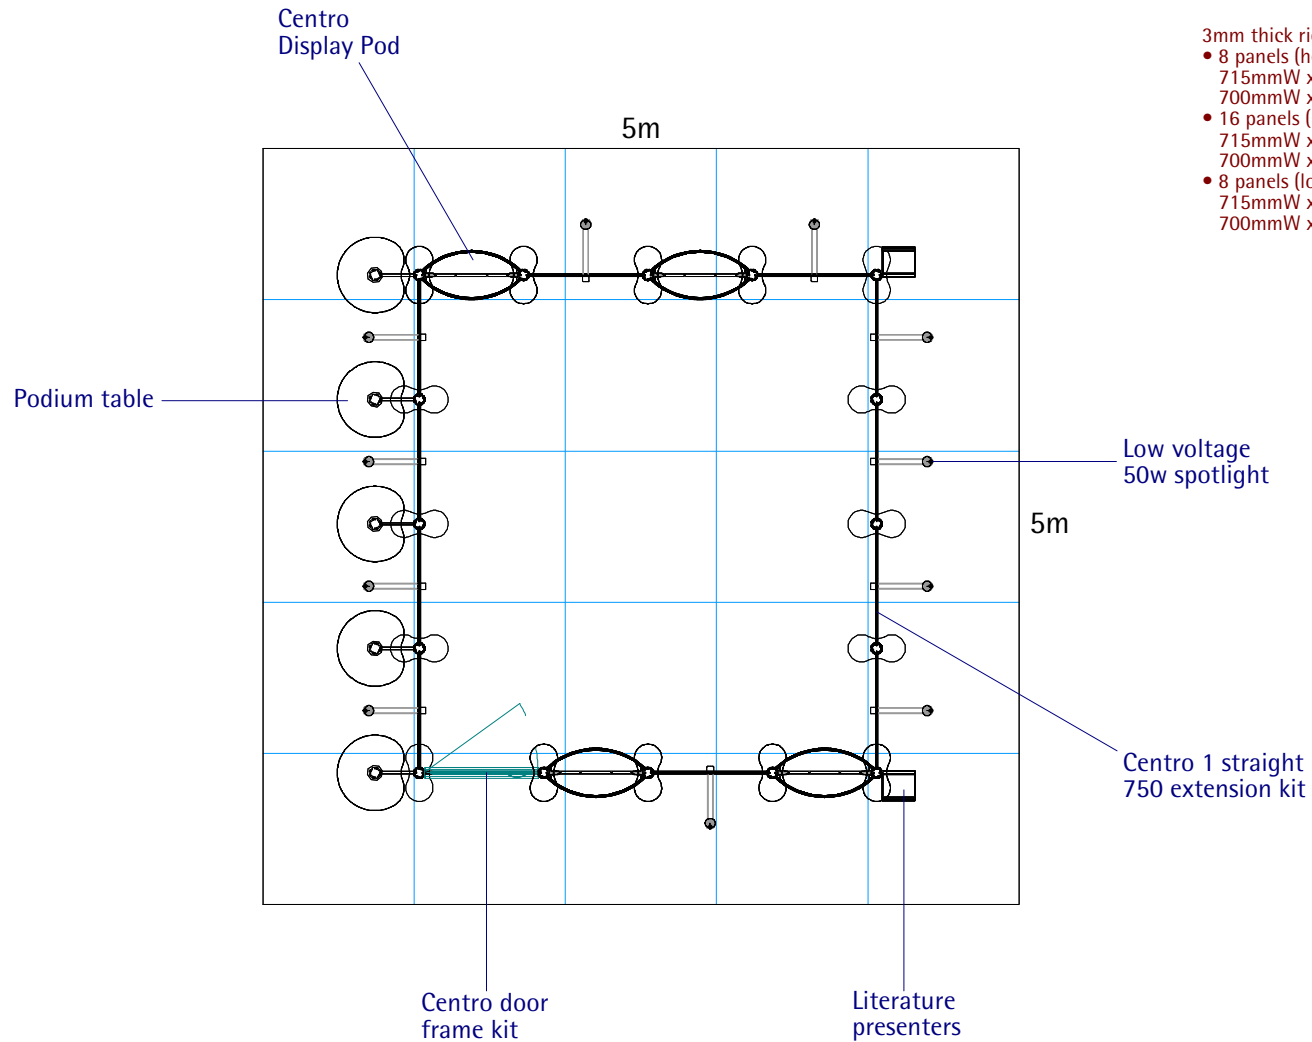

Up to 8mm thick rigid panel dimensions:  
 • 22 panels @ 766mmW x 948mmH each (finished print/cut size)  
 750mmW x 932mmH each (visible graphic area)

Up to 8mm thick rigid panel dimensions for Door:  
 • 2 panels @ 674mmW x 902mmH each (finished print/cut size)  
 654mmW x 882mmH each (visible graphic area)

3mm thick rigid panel dimensions for Display Pods:  
 • 8 panels (header promotional panel) @  
 715mmW x 200mmH each (finished print/cut size)  
 700mmW x 200mmH each (visible graphic area)  
 • 16 panels (middle infill panel) @  
 715mmW x 362mmH each (finished print/cut size)  
 700mmW x 362mmH each (visible graphic area)  
 • 8 panels (lower promotional panel) @  
 715mmW x 300mmH each (finished print/cut size)  
 700mmW x 300mmH each (visible graphic area)

**Centro Design Example 2**

PROJECT: 5m x 5m island stand - Centro

DETAIL: All dimensions in mm (unless stated)

SCALE: 1:50

**Centro Design Example 2**

PROJECT: 5m x 5m island stand - Centro

DETAIL: All dimensions in mm (unless stated)

SCALE: 1:50