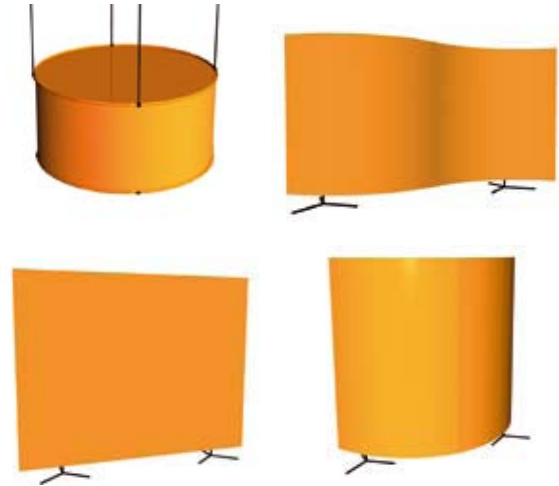

Maxibit Stage, Super-size Fabric Graphics

Bigger is better

Stage is a super-sized fabric graphic display that has the ability to tower well over (and then some more) what our competitors would call a huge display. Nevertheless, stage is not the over bearing display some would expect it to be, but rather adds much of the grandeur and ceremony most displays crave. As a large backdrop, Stage performs stunningly, as a room divider you will be impressed, and even when hung from the ceiling it is hard to look away. For its size, Stage's construction unbelievably easy and, after a long day at the trade fair being the centre of attention, thanks largely to stage, you need only disconnect the vertical and horizontal poles, fold the graphic and place everything into a small carry bag.

Why choose Super-size Fabric Graphics

- Use the same graphics for different shapes
- Create curved, straight, waving s-shapes or round displays
- Use single or double sided
- Hang from the ceiling or use free-standing
- Modular system for full flexibility
- Perfect for large events, on a stage or as a room divider
- Gigantic walls that fit into a shoulder bag
- Quick graphic exchange
- Fast and easy set-up

Straight Stage 4x3

Curved Stage 4x3

Specification: Maxibit Stage

Versions:	Straight, curved.
Graphic material:	Super-size fabric graphics.
Width:	Each horizontal section is 110 cm, curved or straight. Connect as many as you like.
Height:	Each vertical section is 110 cm.
Weight:	Stage 330 x220 cm complete with graphics and bag = 11.4 kg. Stage 440x330 cm, complete with graphics and bag = 14.2 kg.