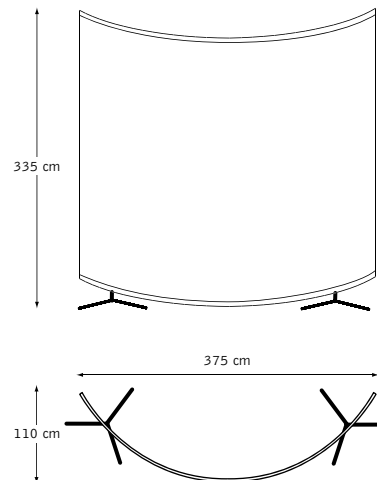

Straight Stage 4x3

Curved Stage 4x3

Specification: Maxibit Stage

Versions:	Straight, curved.
Graphic material:	Super-size fabric graphics.
Width:	Each horizontal section is 110 cm, curved or straight. Connect as many as you like.
Height:	Each vertical section is 110 cm.
Weight:	Stage 330 x220 cm complete with graphics and bag = 11.4 kg. Stage 440x330 cm, complete with graphics and bag = 14.2 kg.