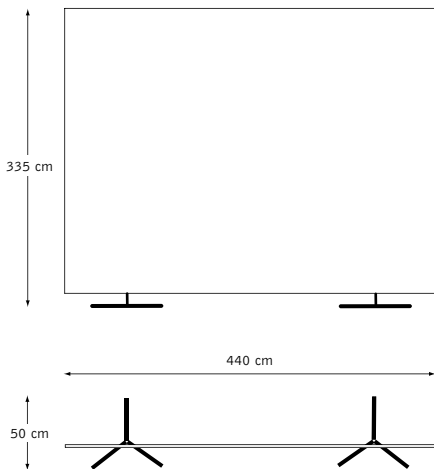

Maxibit Stage, Super-size Fabric Graphics

Bigger is better

Stage is a super-sized fabric graphic display that has the ability to tower well over (and then some more) what our competitors would call a huge display. Nevertheless, stage is not the over bearing display some would expect it to be, but rather adds much of the grandeur and ceremony most displays crave. As a large backdrop, Stage performs stunningly, as a room divider you will be impressed, and even when hung from the ceiling it is hard to look away. For its size, Stage's construction unbelievably easy and, after a long day at the trade fair being the centre of attention, thanks largely to stage, you need only disconnect the vertical and horizontal poles, fold the graphic and place everything into a small carry bag.

Make it big, take it small

With an added touch of irony, Stage's carry bag is incredibly small. Not too much bigger than four briefcases lying head to toe, the systems carry bag makes it incredibly portable and you will be hard pressed to find any system, even in the Maxibit range, that is so big yet so small. All in all, the simplicity of the system belies its huge impact and the compact design of the system, a huge step in the world of portable marketing.

Straight Stage 4x3

Curved Stage 4x3

Specification: Maxibit Stage

Versions:	Straight, curved.
Graphic material:	Super-size fabric graphics.
Width:	Each horizontal section is 110 cm, curved or straight. Connect as many as you like.
Height:	Each vertical section is 110 cm.
Weight:	Stage 330 x220 cm complete with graphics and bag = 11.4 kg. Stage 440x330 cm, complete with graphics and bag = 14.2 kg.