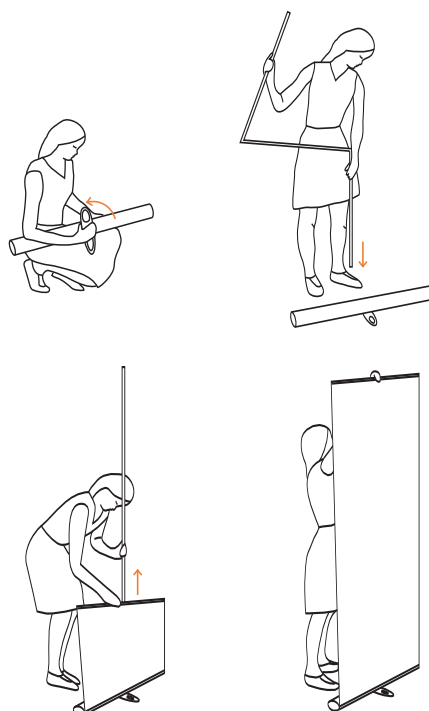

FUNCTIONAL. The display sets up in under 30 seconds