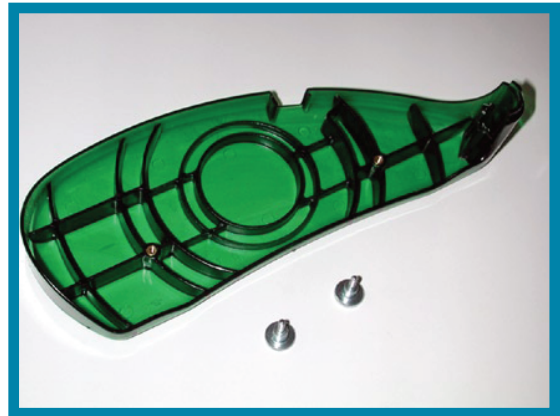

## QuickScreen 3 - Change cassette

1. Turn the QuickScreen 3 upside down.  
Unscrew the screws.

2. Remove the plastic cap.

3. Exchange the cassette and put back the  
plastic cap.

Done