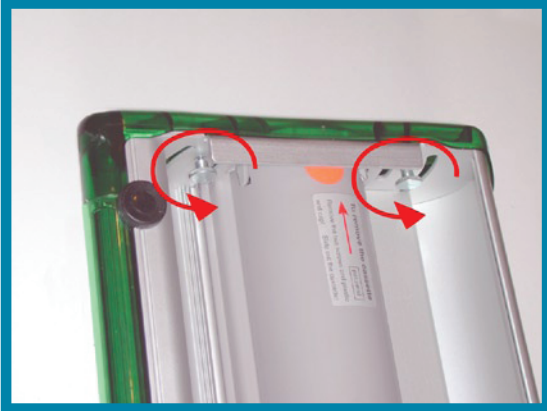

## QuickScreen 3 - Change cassette

1. Turn the QuickScreen 3 upside down.  
Unscrew the screws.

2. Remove the plastic cap.

3. Exchange the cassette and put back the  
plastic cap.

Done