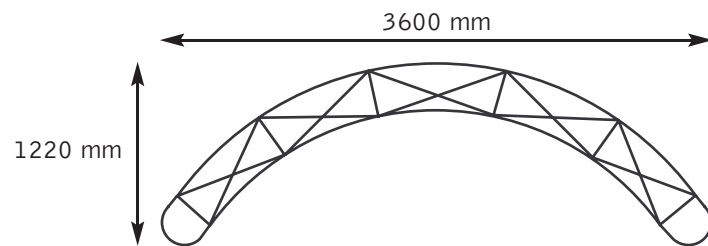

specifications

Network - Foot-prints

Inner radius 1770 mm
Outer radius 2080 mm