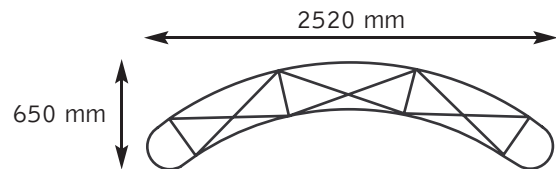

specifications

Network - Foot-prints

Inner radius 1770 mm
Outer radius 2080 mm