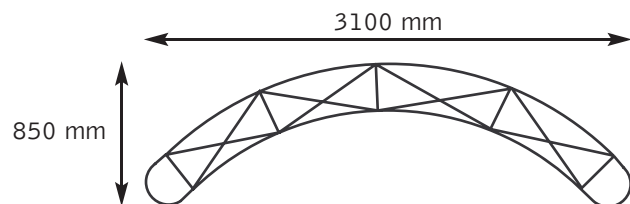

specifications

Network - Foot-prints

Inner radius 1770 mm
Outer radius 2080 mm