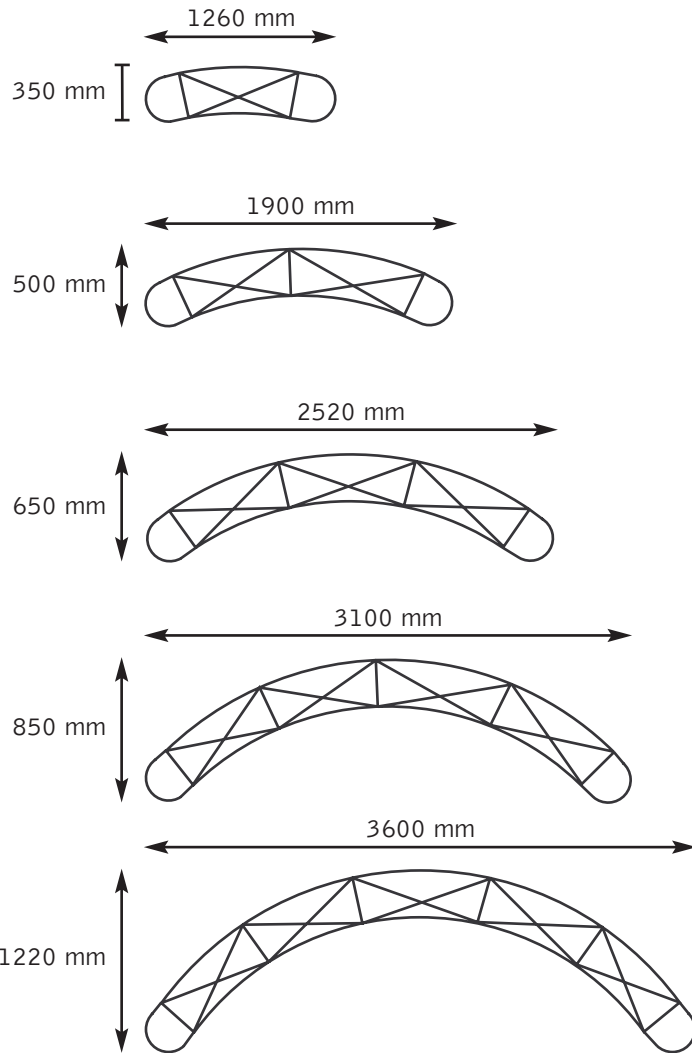

specifications

Network - Foot-prints

Inner radius 1770 mm
Outer radius 2080 mm