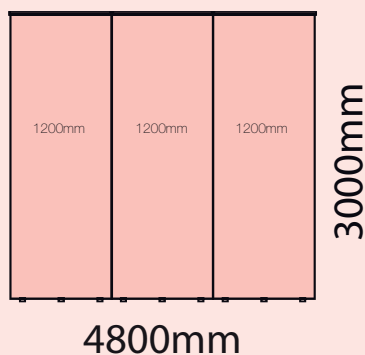

InDesign

- Set up CMYK at 1/4 final size
- OUTLINE ALL FONTS
- Please save and supply a High Res PDF do not compress and supply with all bleed and crop marks

Photoshop

- Set up CMYK at 1/4 final size and 320dpi
- Supply a low resolution PDF for visual purposes
- If artwork set up in Photoshop, text/logos will not be vectored and will have some pixelation when printed full size,
- Save out as a JPEG.

Mediascreen Panel Sizes

- 1200mm x 3000mm