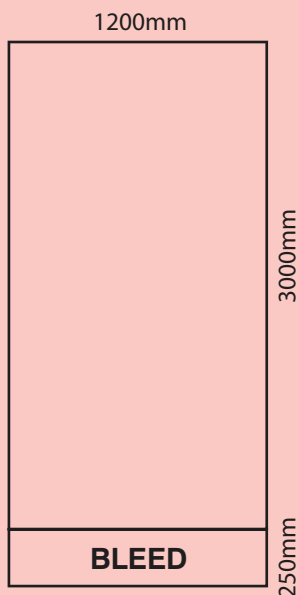

**Mediascreen**  
1200mm x 3000mm  
With 250mm bleed

Please note the bleed is NOT visible and NOT included in the height of the banner

**Mediascreen Panel Sizes**

1200mm x 3000mm